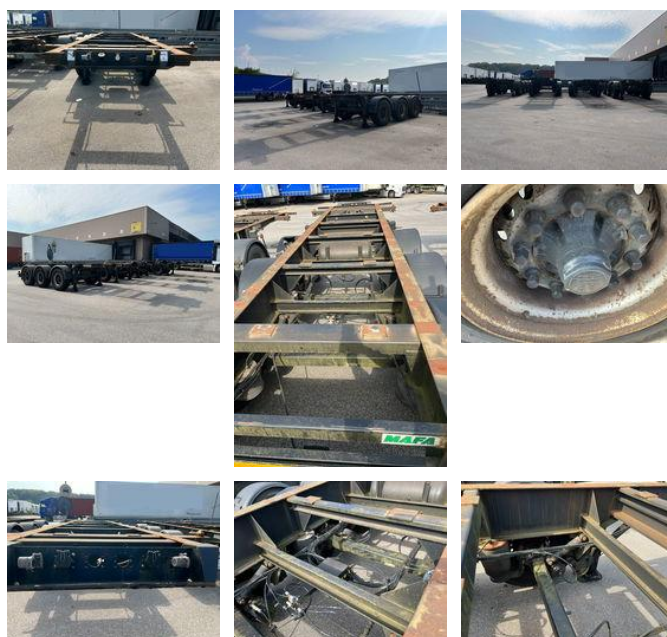

Mafa CSAL40.27E, BPW Achsen

General features

Brand	Mafa
Subcategory	Container chassis
Construction year	2007
Date of first registration	19-04-2007
Color	Black
Condition	Used
Reference	3860535

Characteristics

GVW

38.000kg

Mafa CSAL40.27E, BPW Achsen

Technical specifications

Number of axes

3

Accessories

- Anti-lock braking system
-
-